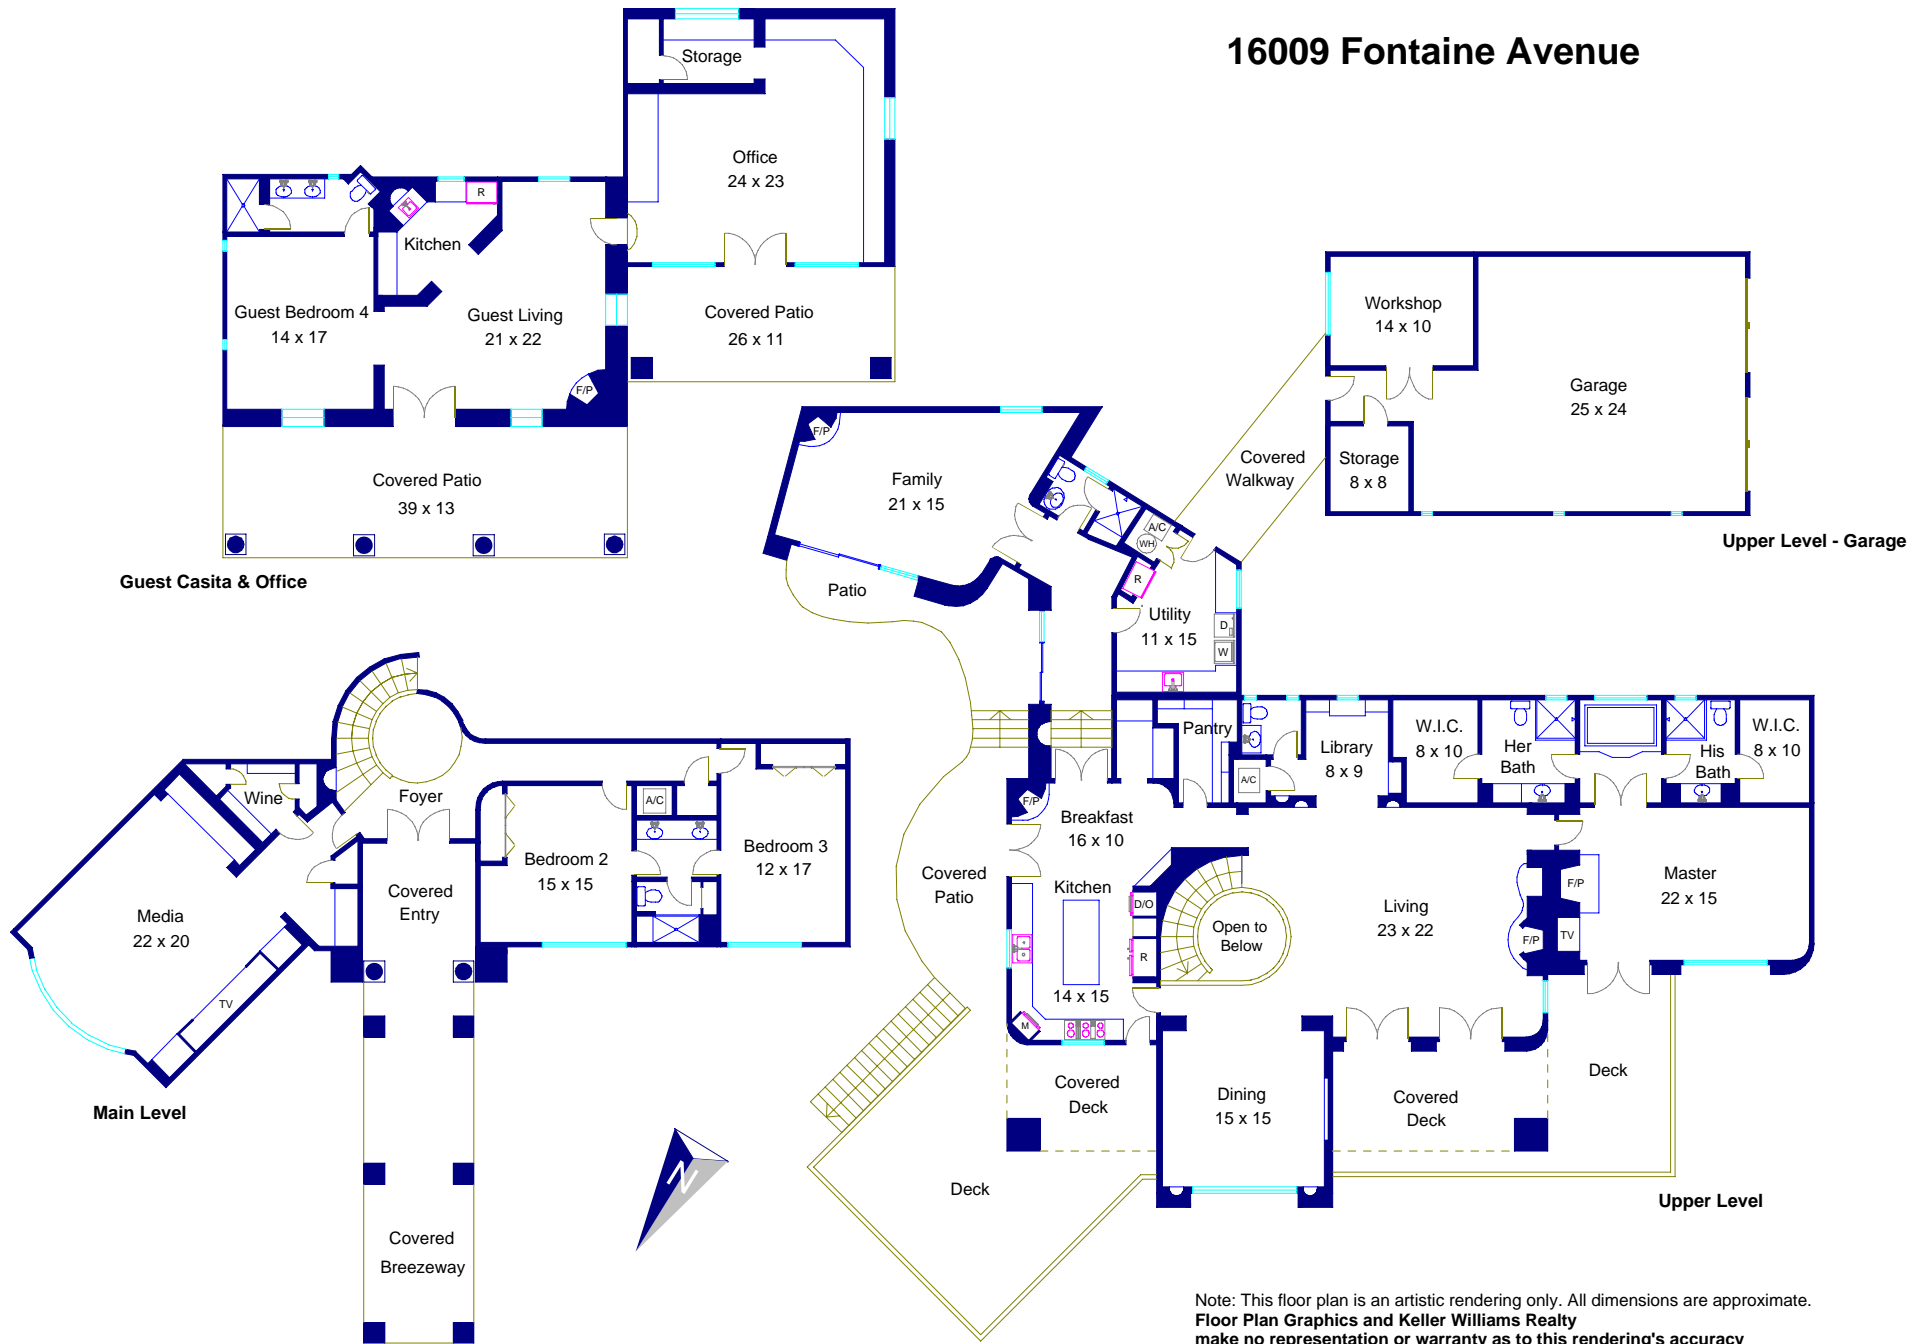

16009 Fontaine Avenue

Note: This floor plan is an artistic rendering only. All dimensions are approximate. Floor Plan Graphics and Keller Williams Realty make no representation or warranty as to this rendering's accuracy and no measurements or dimensions should be relied upon without independent verification.

Marketed by Dee Shultz, Keller Williams Realty, 512.330.1031, DeeShulz.com
Floor plan created by Floor Plan Graphics, 512.454.0383, FloorPlanGraphics.com